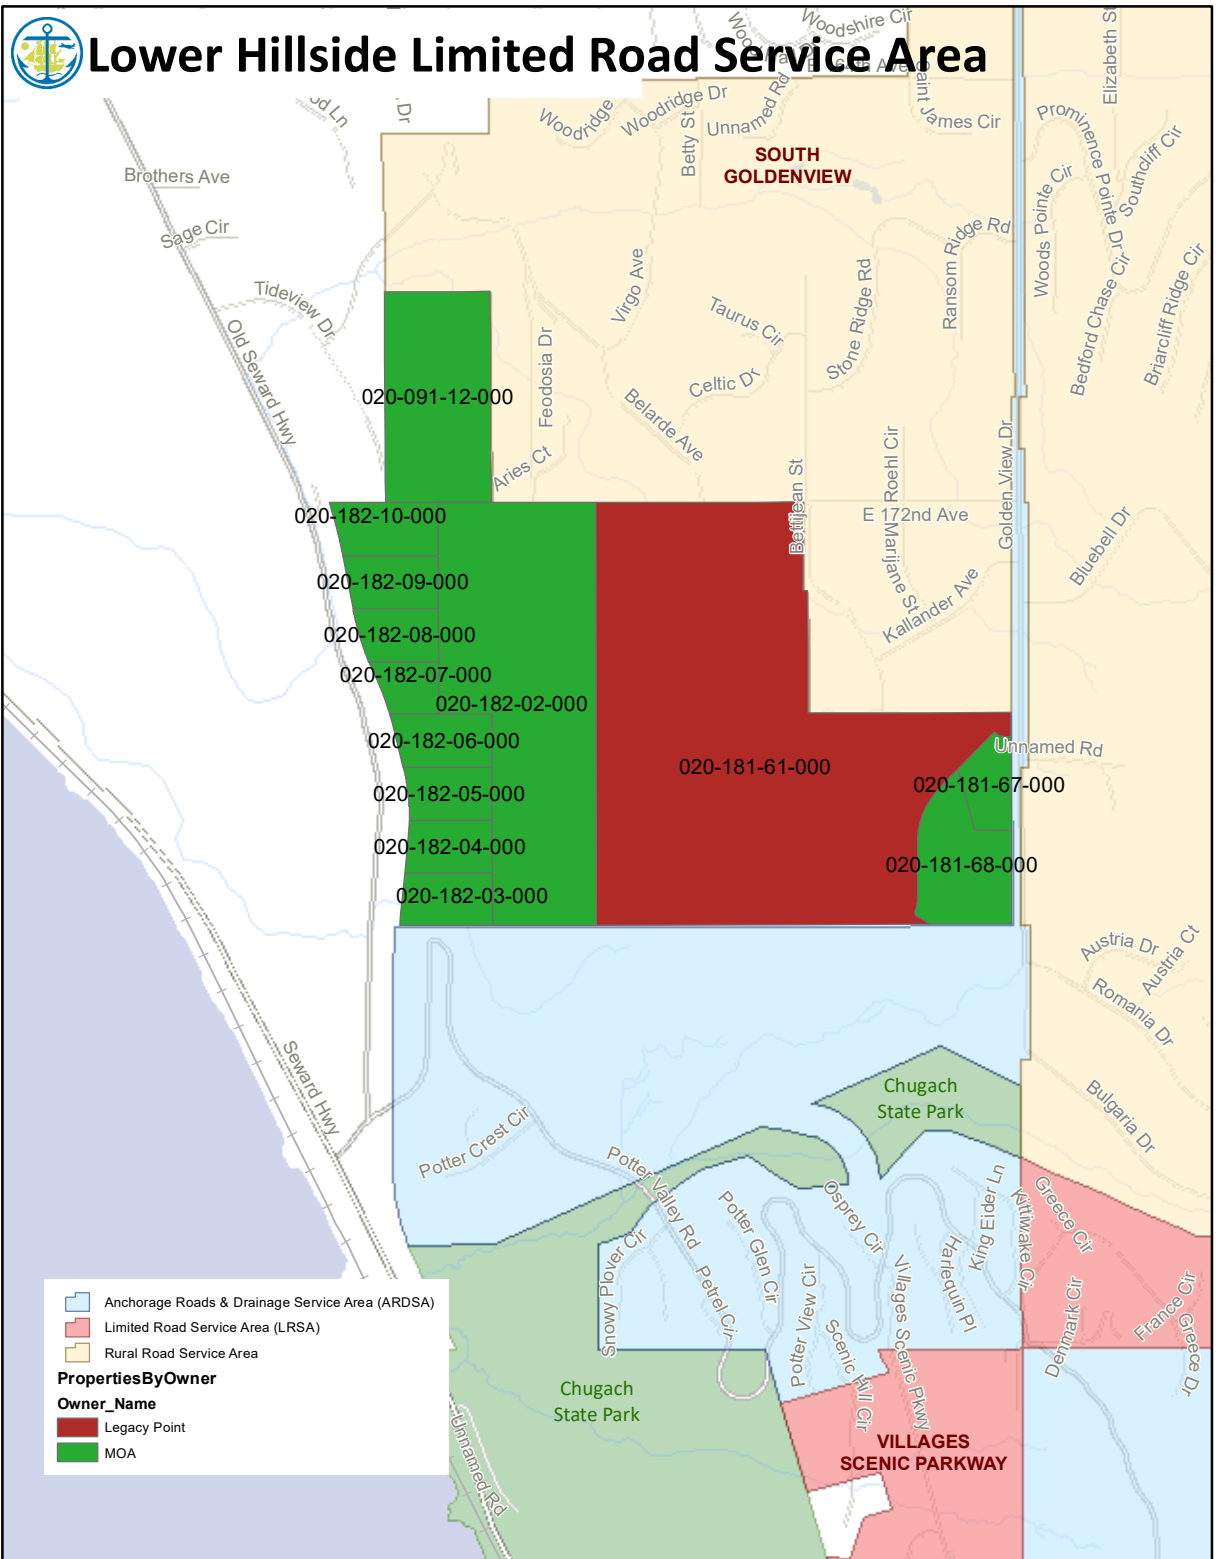

# Lower Hillside Limited Road Service Area

**PropertiesByOwner**

**Owner\_Name**

- Legacy Point
- MOA

**Service Areas:**

- Anchorage Roads & Drainage Service Area (ARDSA)
- Limited Road Service Area (LRSA)
- Rural Road Service Area